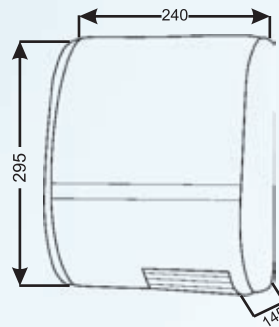

*** Optional: With Summer Winter Control

EH 06S, S. Steel Auto Hand Dryer

Body Material	: Stainless Steel #304
Voltage	: 220V / 50 Hz
Rated power	: 2500 W
RPM	: 8000
Water Splash	: IP X 1
Blowing Volume	: 270 m ³ / h
Drying Time	: < 10 sec
Time Protection	: < 1 minute Auto Cut
Sensing Range	: 20 cm +- 9 cm
Dimension	: 240 X 270 X 142 mm
Weight	: 5.0 Kg

*** Optional: With Summer Winter Control

EH 07S, S. Steel Auto Hand Dryer (With Summer Winter Control)

Body Material	: Stainless Steel #304
Voltage	: 220V / 50 Hz
Rated power	: 2000 W
RPM	: 2500
Water Splash	: IP X 1
Blowing Volume	: 120 m ³ / h
Drying Time	: < 25 sec
Time Protection	: 1 minute Auto Cut
Sensing Range	: 20 cm +- 5 cm
Dimension	: 282 X 225 X 160 mm
Weight	: 4.5 Kg

Aluminum & ABS Body Hand Dryer

EH 05, Aluminum Auto Hand Dryer

- Body Material : Aluminum Die Cast
 - Voltage : 220V / 50 Hz
 - Motor Type : Capacitor
 - Rated power : 1650 W
 - RPM : 2890
 - Water Splash : IP X 1
 - Blowing Volume : 100 m³ / h
 - Drying Time : < 20 sec
 - Time Protection : 1 minutes Auto Cut
 - Sensing Range : 25 cm +- 15 cm
 - Dimension : 260 X 230 X 140 mm
 - Weight : 4.1 Kg
- *** Optional: 1) Different Colors to match Washroom Decor
2) With Summer Winter Control

EH 02, ABS Auto Hand Dryer

- Body Material : ABS Plastic
- Voltage : 220V / 50 Hz
- Rated power : 1650 W
- RPM : 3700
- Water Splash : IP X 1
- Blowing Volume : 120 m³ / h
- Drying Time : < 30 sec
- Time Protection : 1 minute Auto Cut
- Sensing Range : 20 cm +- 5 cm
- Dimension : 295 X 240 X 145 mm
- Weight : 2.9 Kg