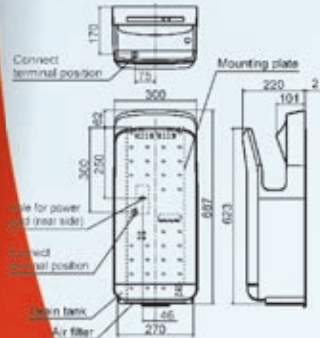

Voltage	: 220V / 50 Hz
Rated power	: 850 W
Current	: 6.5 A
Water Splash	: IP X 1
Blowing Volume	: 150 m ³ / h
Drying Time	: < 5 sec
Air Speed	: 68 m/s
Dimension	: 687 X 300 X 220 mm
Weight	: 15.5 Kg

Recessed Hand Dryer

Kinox - KRD Steel Recess Hand Dryer

Voltage	: 220V / 50 Hz
Rated power	: 2000 W
RPM	: 4200
Water Splash	: IP X 1
Blowing Volume	: 460 m ³ / h
Drying Time	: < 15 sec
Time Protection	: 2 minutes Auto Cut
Sensing Range	: 18 cm +/- 2 cm
Dimension	: 340 X 361 X 153 mm
Weight	: 9.2 Kg

*** Optional: With Summer Winter Control

EH 06S, S. Steel Auto Hand Dryer

Body Material	: Stainless Steel #304
Voltage	: 220V / 50 Hz
Rated power	: 2500 W
RPM	: 8000
Water Splash	: IP X 1
Blowing Volume	: 270 m ³ / h
Drying Time	: < 10 sec
Time Protection	: < 1 minute Auto Cut
Sensing Range	: 20 cm +- 9 cm
Dimension	: 240 X 270 X 142 mm
Weight	: 5.0 Kg

Aluminum & ABS Body Hand Dryer

EH 05, Aluminum Auto Hand Dryer

- Body Material : Aluminum Die Cast
 - Voltage : 220V / 50 Hz
 - Motor Type : Capacitor
 - Rated power : 1650 W
 - RPM : 2890
 - Water Splash : IP X 1
 - Blowing Volume : 100 m³ / h
 - Drying Time : < 20 sec
 - Time Protection : 1 minutes Auto Cut
 - Sensing Range : 25 cm +- 15 cm
 - Dimension : 260 X 230 X 140 mm
 - Weight : 4.1 Kg
- *** Optional: 1) Different Colors to match Washroom Decor
2) With Summer Winter Control