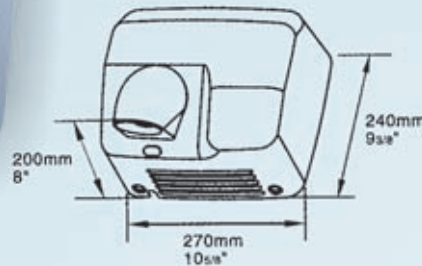

Voltage	: 220V / 50 Hz
Rated power	: 850 W
Current	: 6.5 A
Water Splash	: IP X 1
Blowing Volume	: 150 m ³ / h
Drying Time	: < 5 sec
Air Speed	: 68 m/s
Dimension	: 687 X 300 X 220 mm
Weight	: 15.5 Kg

Recessed Hand Dryer

Kinox - KRD Steel Recess Hand Dryer

Voltage	: 220V / 50 Hz
Rated power	: 2000 W
RPM	: 4200
Water Splash	: IP X 1
Blowing Volume	: 460 m ³ / h
Drying Time	: < 15 sec
Time Protection	: 2 minutes Auto Cut
Sensing Range	: 18 cm +/- 2 cm
Dimension	: 340 X 361 X 153 mm
Weight	: 9.2 Kg

Stainless Steel Hand Dryer Series

EH 01S, S. Steel Auto Hand Dryer (With 360 Degree Swirling Nozzle)

Body Material	: Stainless Steel #304
Voltage	: 220V / 50 Hz
Rated power	: 2500 W
RPM	: 9000
Water Splash	: IP X 1
Blowing Volume	: 270 m ³ / h
Drying Time	: < 10 sec
Time Protection	: < 1 minute Auto Cut
Sensing Range	: 20 cm +- 9 cm
Dimension	: 240 X 270 X 200 mm
Weight	: 5,5 Kg

*** Optional: With Summer Winter Control

EH 06S, S. Steel Auto Hand Dryer

Body Material	: Stainless Steel #304
Voltage	: 220V / 50 Hz
Rated power	: 2500 W
RPM	: 8000
Water Splash	: IP X 1
Blowing Volume	: 270 m ³ / h
Drying Time	: < 10 sec
Time Protection	: < 1 minute Auto Cut
Sensing Range	: 20 cm +- 9 cm
Dimension	: 240 X 270 X 142 mm
Weight	: 5.0 Kg