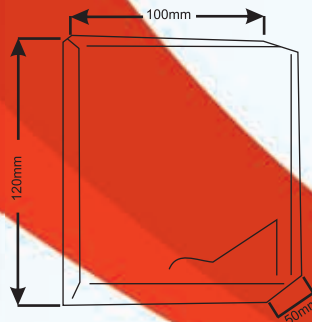

EH 02, ABS Auto Hand Dryer

- Body Material : ABS Plastic
- Voltage : 220V / 50 Hz
- Rated power : 1650 W
- RPM : 3700
- Water Splash : IP X 1
- Blowing Volume : 120 m³ / h
- Drying Time : < 30 sec
- Time Protection : 1 minute Auto Cut
- Sensing Range : 20 cm +- 5 cm
- Dimension : 295 X 240 X 145 mm
- Weight : 2.9 Kg