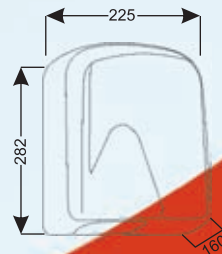

Stainless Steel Hand Dryer Series

EH 01S, S. Steel Auto Hand Dryer (With 360 Degree Swirling Nozzle)

Body Material	: Stainless Steel #304
Voltage	: 220V / 50 Hz
Rated power	: 2500 W
RPM	: 9000
Water Splash	: IP X 1
Blowing Volume	: 270 m ³ / h
Drying Time	: < 10 sec
Time Protection	: < 1 minute Auto Cut
Sensing Range	: 20 cm +- 9 cm
Dimension	: 240 X 270 X 200 mm
Weight	: 5,5 Kg

*** Optional: With Summer Winter Control

EH 06S, S. Steel Auto Hand Dryer

Body Material	: Stainless Steel #304
Voltage	: 220V / 50 Hz
Rated power	: 2500 W
RPM	: 8000
Water Splash	: IP X 1
Blowing Volume	: 270 m ³ / h
Drying Time	: < 10 sec
Time Protection	: < 1 minute Auto Cut
Sensing Range	: 20 cm +- 9 cm
Dimension	: 240 X 270 X 142 mm
Weight	: 5.0 Kg

*** Optional: With Summer Winter Control

EH 07S, S. Steel Auto Hand Dryer (With Summer Winter Control)

Body Material	: Stainless Steel #304
Voltage	: 220V / 50 Hz
Rated power	: 2000 W
RPM	: 2500
Water Splash	: IP X 1
Blowing Volume	: 120 m ³ / h
Drying Time	: < 25 sec
Time Protection	: 1 minute Auto Cut
Sensing Range	: 20 cm +- 5 cm
Dimension	: 282 X 225 X 160 mm
Weight	: 4.5 Kg

Aluminum & ABS Body Hand Dryer

EH 05, Aluminum Auto Hand Dryer

- Body Material : Aluminum Die Cast
 - Voltage : 220V / 50 Hz
 - Motor Type : Capacitor
 - Rated power : 1650 W
 - RPM : 2890
 - Water Splash : IP X 1
 - Blowing Volume : 100 m³ / h
 - Drying Time : < 20 sec
 - Time Protection : 1 minutes Auto Cut
 - Sensing Range : 25 cm +- 15 cm
 - Dimension : 260 X 230 X 140 mm
 - Weight : 4.1 Kg
- *** Optional: 1) Different Colors to match Washroom Decor
2) With Summer Winter Control