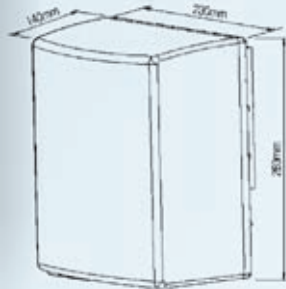

Aluminum & ABS Body Hand Dryer