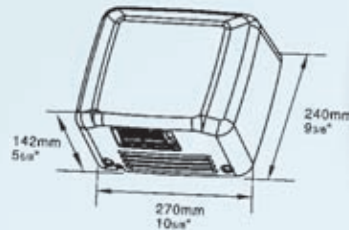

Stainless Steel Hand Dryer Series

EH 01S, S. Steel Auto Hand Dryer (With 360 Degree Swirling Nozzle)

Body Material	: Stainless Steel #304
Voltage	: 220V / 50 Hz
Rated power	: 2500 W
RPM	: 9000
Water Splash	: IP X 1
Blowing Volume	: 270 m ³ / h
Drying Time	: < 10 sec
Time Protection	: < 1 minute Auto Cut
Sensing Range	: 20 cm +- 9 cm
Dimension	: 240 X 270 X 200 mm
Weight	: 5,5 Kg

*** Optional: With Summer Winter Control

EH 06S, S. Steel Auto Hand Dryer

Body Material	: Stainless Steel #304
Voltage	: 220V / 50 Hz
Rated power	: 2500 W
RPM	: 8000
Water Splash	: IP X 1
Blowing Volume	: 270 m ³ / h
Drying Time	: < 10 sec
Time Protection	: < 1 minute Auto Cut
Sensing Range	: 20 cm +- 9 cm
Dimension	: 240 X 270 X 142 mm
Weight	: 5.0 Kg

*** Optional: With Summer Winter Control

EH 07S, S. Steel Auto Hand Dryer (With Summer Winter Control)

Body Material	: Stainless Steel #304
Voltage	: 220V / 50 Hz
Rated power	: 2000 W
RPM	: 2500
Water Splash	: IP X 1
Blowing Volume	: 120 m ³ / h
Drying Time	: < 25 sec
Time Protection	: 1 minute Auto Cut
Sensing Range	: 20 cm +- 5 cm
Dimension	: 282 X 225 X 160 mm
Weight	: 4.5 Kg