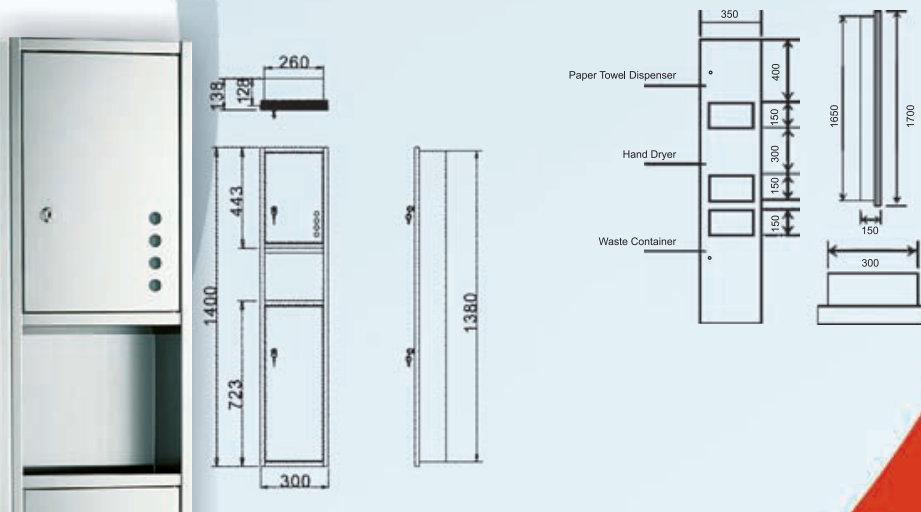

## Wall Mounted Multi - Functional Recess Panel

### Kinox - KMR 2N Multi - Functional Recess Panel

(Paper Dispenser + Auto Hand Dryer + Waste Container)

Fabricated of Stainless Steel with Satin Finish.

All - Spot welding construction, durable and steady; one key for two tumbler locks.

1. Paper towel bin hold 800 Multi-Fold or C-Fold Paper towels.
2. Auto Hand Dryer is operated by Infrared Sensor, dry hand quickly, water-proof construction.
3. Removable waste container with 16 Litres capacity

### Kinox - KPD Multi - Functional Recess Panel

(Paper Dispenser + Waste Container)

Fabricated of type #304, 22 gauge (0.8mm) Stainless Steel with Satin Finish. All - Spot welding construction, durable and steady; one key for three tumbler locks