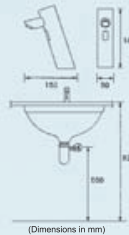

ET 05, Sensor Tap (Touch Free Operation)

Voltage	: 0.6V (DC)
Power Consumption	: 0.5mW (DC)
Battery	: 4 X AA Duracell Alkaline Battery
Water Pressure	: 0.1 MPa - 0.6 MPa
Detection Zone	: 15 cm
Ambient Temperature	: 0 - 40°C
Water Temperature	: 0 ~ 55°C
Diameter of Inlet/Outlet Pipe	: G (1/2)"
Degree of Protection	: IP 56

Usage: With 4AA alkaline batteries it can be used for about 1 year worked for 150 cycles a day