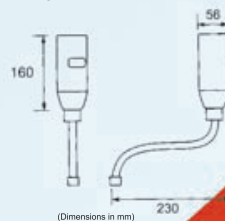

ET 02 O, Wall Mounting Sensor Tap (Touch Free Operation)

Voltage	: 0.6V (DC)
Power Consumption	: 0.5mW (DC)
Battery	: 4 X AA Duracell Alkaline Battery
Water Pressure	: 0.1 MPa - 0.6 MPa
Detection Zone	: 15 cm
Ambient Temperature	: 0 - 40°C
Water Temperature	: 0 ~ 55°C
Diameter of Inlet/Outlet Pipe	: G (1/2)"
Degree of Protection	: IP 56

Usage: With 4AA alkaline batteries it can be used for about 1 year worked for 150 cycles a day