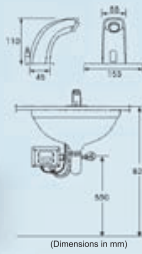

Sensor Taps

Euronics

ET 01, Sensor Tap (Touch Free Operation)

Voltage	: 220V / 50 Hz (AC), 0.6V (DC)
Power Consumption	: < 2 W (AC), 0.5mW (DC)
Battery	: 4 X AA Duracell Alkaline Battery
Water Pressure	: 0.05 Mpa - 0.7 MPa
Detection Zone	: 12 - 18 cm
Ambient Temperature	: 0.1 ~ 45°C
Water Temperature	: 0 ~ 80°C
Diameter of Inlet/Outlet Pipe	: G (1/2)"
Degree of Protection	: IP 56