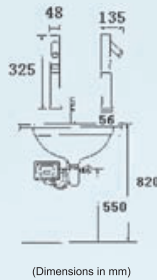

ET 05, Sensor Tap (Touch Free Operation)

Voltage	: 0.6V (DC)
Power Consumption	: 0.5mW (DC)
Battery	: 4 X AA Duracell Alkaline Battery
Water Pressure	: 0.1 MPa - 0.6 MPa
Detection Zone	: 15 cm
Ambient Temperature	: 0 - 40°C
Water Temperature	: 0 ~ 55°C
Diameter of Inlet/Outlet Pipe	: G (1/2)"
Degree of Protection	: IP 56

Usage: With 4AA alkaline batteries it can be used for about 1 year worked for 150 cycles a day