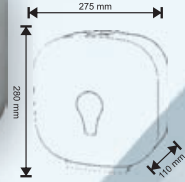

Paper Dispensers, Aerosol Dispensers & Hair Dryer

EP 03, ABS Paper Dispenser

Material : ABS Body
Paper Type : C Fold
Capacity : 450 - 500 Towels

EP 05S, ABS Paper Dispenser

Material : ABS Body
Paper Type : C Fold - M Fold
Capacity : 350 - 400 Towels

EJ 03, ABS JRT Dispenser

Material : ABS Body
Paper Type : 2 Ply
Length of Roll : 250 - 350 Meter
*** With Ashtray Provision

EP 01, Stainless Steel Paper Dispenser

Material : Stainless Steel # 304
Paper Type : C Fold
Capacity : 450 - 500 Towels

Kinox KWR, Waste Receptacle

Material : Stainless Steel # 304
Capacity : 15 Litres
(With Inner Bin)

EA 03, LCD Aerosol Dispenser

Material : ABS Body
Battery : 2 X C Size Duracell
Interval Time Spray : 1 - 99 Mins
Digital Programming Machine
*** Choice of Fragrances Available

Diameter : 8 Inches
Zoom : 3 X

EM 01, Concave Mirror (Without Light)

Diameter : 8 Inches
Zoom : 3 X