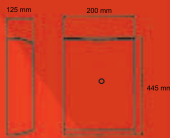

EJ 03, ABS JRT Dispenser

Material : ABS Body
Paper Type : 2 Ply
Length of Roll : 250 - 350 Meter
*** With Ashtray Provision

EP 01, Stainless Steel Paper Dispenser

Material : Stainless Steel # 304
Paper Type : C Fold
Capacity : 450 - 500 Towels

EP 02S, Stainless Steel Paper Dispenser

Material : Stainless Steel # 304
Paper Type : C Fold
Capacity : 350 - 400 Towels

EJ 01, Stainless Steel JRT Dispenser

Material : Stainless Steel # 304
Paper Type : 2 Ply
Length of Roll : 250 - 350 Meter

Diameter : 8 Inches
Zoom : 3 X

EM 01, Concave Mirror (Without Light)

Diameter : 8 Inches
Zoom : 3 X