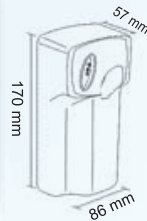

EP 02S, Stainless Steel Paper Dispenser

Material : Stainless Steel # 304
Paper Type : C Fold
Capacity : 350 - 400 Towels

EJ 01, Stainless Steel JRT Dispenser

Material : Stainless Steel # 304
Paper Type : 2 Ply
Length of Roll : 250 - 350 Meter

Kinox KWR, Waste Receptacle

Material : Stainless Steel # 304
Capacity : 15 Litres
(With Inner Bin)

EA 03, LCD Aerosol Dispenser

Material : ABS Body
Battery : 2 X C Size Duracell
Interval Time Spray : 1 - 99 Mins
Digital Programming Machine
*** Choice of Fragrances Available

Diameter : 8 Inches
Zoom : 3 X

EM 01, Concave Mirror (Without Light)

Diameter : 8 Inches
Zoom : 3 X