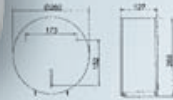

EJ 01, Stainless Steel JRT Dispenser

Material : Stainless Steel # 304
Paper Type : 2 Ply
Length of Roll : 250 - 350 Meter