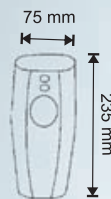

EP 02S, Stainless Steel Paper Dispenser

Material : Stainless Steel # 304
Paper Type : C Fold
Capacity : 350 - 400 Towels

EJ 01, Stainless Steel JRT Dispenser

Material : Stainless Steel # 304
Paper Type : 2 Ply
Length of Roll : 250 - 350 Meter

Kinox KWR, Waste Receptacle

Material : Stainless Steel # 304
Capacity : 15 Litres
(With Inner Bin)

EA 03, LCD Aerosol Dispenser

Material : ABS Body
Battery : 2 X C Size Duracell
Interval Time Spray : 1 - 99 Mins
Digital Programming Machine
*** Choice of Fragrances Available

Diameter : 8 Inches
Zoom : 3 X

EM 01, Concave Mirror (Without Light)

Diameter : 8 Inches
Zoom : 3 X