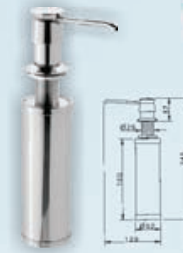

Automatic & Manual Soap Dispensers

Euronics

ES 08A, Automatic Soap Dispenser

Material : Stainless Steel # 304
 Battery : 4 X AA Duracell
 Capacity : 1200 ML
 Dimension : 140 X 210 X 100 mm

ES 06A, Automatic Soap Dispenser

Material : ABS Body
 Battery : 4 X AA Duracell
 Capacity : 1000 ML
 Dimension : 140 X 240 X 95 mm

ES 07D, Counter Mounting Soap Dispenser

Material : Stainless Steel # 304
 Capacity : 250 ML
 Dimension : 52 (Dia) X 245 (H) mm

Kinnox KSD 1, Manual Soap Dispenser

Material : Stainless Steel # 304
 Capacity : 400 ML
 Dimension : 65 (Dia) X 200 (H) mm

**ES 12S, Manual Soap Dispenser (Satin)
 ES 13C, Manual Soap Dispenser (Chrome)**

Material : Stainless Steel #304
 Capacity : 1200 ML
 Dimensions : 280 X 110 X 90

ES 11, Manual Soap Dispenser (Satin)

Material : Stainless Steel #304
 Capacity : 450 ML
 Dimensions : 65 (Dia) X 200 (H) mm