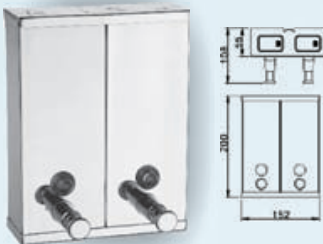

Kinnox KSD 1, Manual Soap Dispenser

Material : Stainless Steel # 304
 Capacity : 400 ML
 Dimension : 65 (Dia) X 200 (H) mm

**ES 12S, Manual Soap Dispenser (Satin)
 ES 13C, Manual Soap Dispenser (Chrome)**

Material : Stainless Steel #304
 Capacity : 1200 ML
 Dimensions : 280 X 110 X 90

ES 11, Manual Soap Dispenser (Satin)

Material : Stainless Steel #304
 Capacity : 450 ML
 Dimensions : 65 (Dia) X 200 (H) mm

ES 09, Manual Soap Dispenser

Material : Stainless Steel (Satin) #304
 Capacity : 450 ML
 Dimensions : 73 (Dia) X 162 (H) mm

ES 15, Double Container Soap Dispenser

Material : Stainless Steel (Satin) #304
 Capacity : 750 ML X 2
 Dimensions : 150 X 200 X 55 mm

ES 14H, Horizontal Soap Dispenser

Material : Stainless Steel (Satin) #304
 Capacity : 1250 ML
 Dimensions : 209 X 124 X 72 mm

ES 04, Manual Soap Dispenser

Material : Stainless Steel (Satin) #304
 Capacity : 800 ML
 Dimension : 100 X 178 X 57 mm