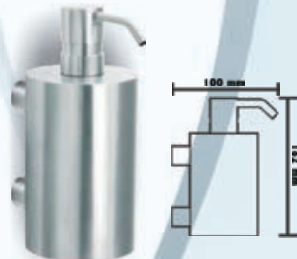

Material : ABS Body
 Battery : 4 X AA Duracell
 Capacity : 1000 ML
 Dimension : 140 X 240 X 95 mm

ES 07D, Counter Mounting Soap Dispenser

Material : Stainless Steel # 304
 Capacity : 250 ML
 Dimension : 52 (Dia) X 245 (H) mm

Kinnox KSD 1, Manual Soap Dispenser

Material : Stainless Steel # 304
 Capacity : 400 ML
 Dimension : 65 (Dia) X 200 (H) mm

**ES 12S, Manual Soap Dispenser (Satin)
 ES 13C, Manual Soap Dispenser (Chrome)**

Material : Stainless Steel #304
 Capacity : 1200 ML
 Dimensions : 280 X 110 X 90

ES 11, Manual Soap Dispenser (Satin)

Material : Stainless Steel #304
 Capacity : 450 ML
 Dimensions : 65 (Dia) X 200 (H) mm

ES 09, Manual Soap Dispenser

Material : Stainless Steel (Satin) #304
 Capacity : 450 ML
 Dimensions : 73 (Dia) X 162 (H) mm

ES 15, Double Container Soap Dispenser

Material : Stainless Steel (Satin) #304
 Capacity : 750 ML X 2
 Dimensions : 150 X 200 X 55 mm